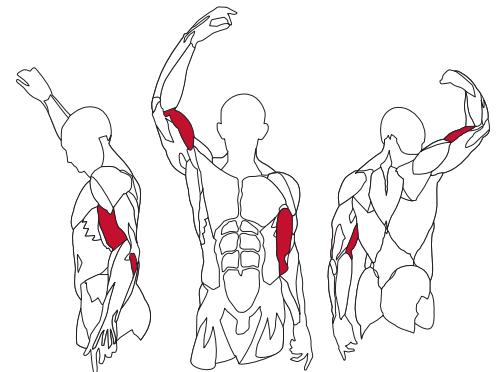

**L830 ADJUSTABLE SEATED  
PREACHER CURL**

**FEATURES**

- > Adjustable seat pad
- > Injected core molded upholstery
- > Yellow highlighted adjustment handle
- > Non-slip rubber foot pads
- > Heavy gauge oval frame

**MUSCLE GROUPS:**

brachial biceps & anterior brachial

**SPECIFICATIONS**

- > Length: 29.5 in (101 cm)
- > Width: 32 in (81 cm)
- > Height: 35 in (88 cm)
- > Machine Weight: 88 lbs (40 kg)

All TR Strength benches have a high quality 3-layer paint process that delivers a surface that is corrosion resistant, durable and attractive. Quick pop-pin adjustments allow for greater flexibility with your workout and a fit that is custom to you and your training needs, while thick pads add comfort.