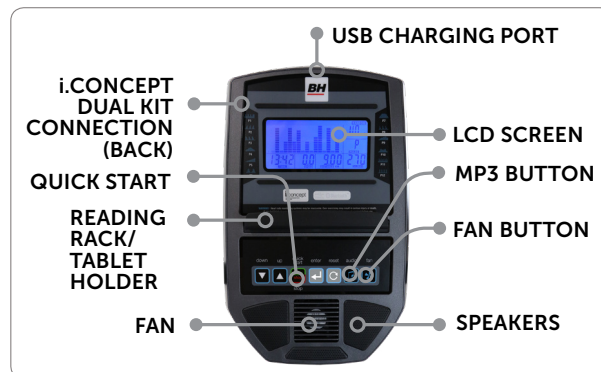

LK500UiB Upright

- › USB Charging Port
- › Cooling Fan
- › Speakers
- › Blue LCD Display
- › Polar® Heart Rate Strap Compatible 
- › Contact Heart Rate Grips
- › Integrated Reading Rack
- › 21 Built-in Programs
- › Small Footprint Design
- › Triathlon Style Handlebars
- › Self-Generating (No External Power Required)
- › Electronic Resistance Adjustment
- › 24 Levels of Resistance
- › Up/Down & Fore/Aft Seat Adjustment
- › Oversized Sure-Grip Pedals
- › Water Bottle Holder
- › Transportation Wheels
- › Bluetooth Enabled DualKit.iConcept Technology

TECHNICAL SPECIFICATIONS

Length: 38" (96.5cm)

Width: 13" (33cm)

Height: 33.5" (85cm)

Maximum User Weight: 450 lbs (204.1 kg)

Machine Weight: 99 lbs. (44.9 lbs)

LK500UiB CONSOLE

LK500UiB