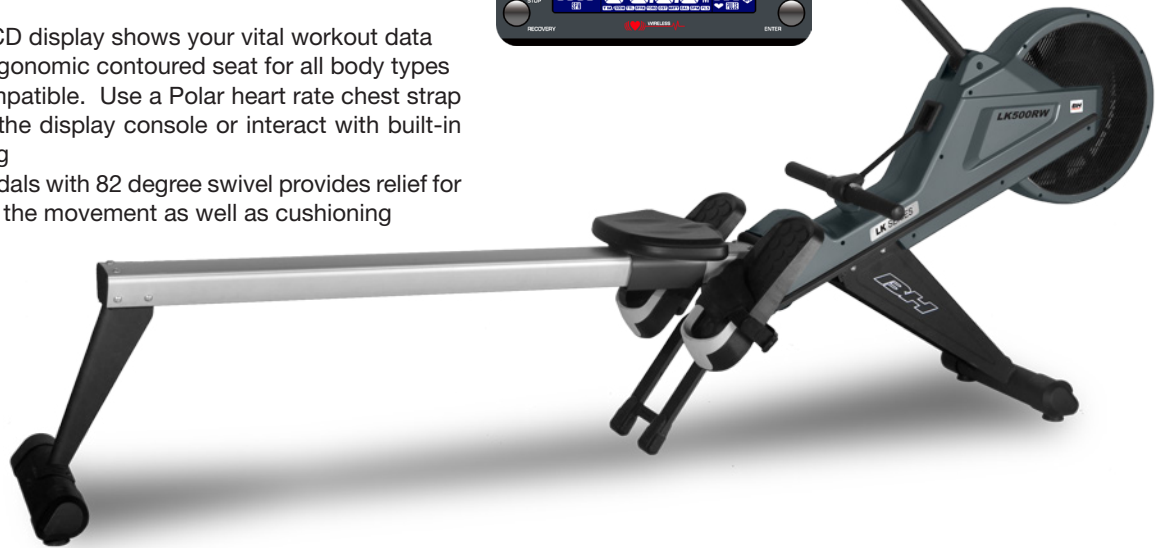

# LK500RW rower

UPC 835126203222

- Magnetic resistance is smoother, quieter, and more consistent than other types of rowers
- Elevated 20" seat height provides easy entry and exit and a more comfortable workout
- Swiveling multi-color LCD display shows your vital workout data
- 38.5" seat travel with ergonomic contoured seat for all body types
- Polar® wireless HR compatible. Use a Polar heart rate chest strap to readout your HR on the display console or interact with built-in HR control programming
- Large PCS Soft Step pedals with 82 degree swivel provides relief for feet and ankles through the movement as well as cushioning

## SPECIFICATIONS

- 87" Handle Pull Length
- 38.5" Seat Travel
- Multi-Color Backlit LCD Display
- Swivel Display
- Polar® Heart Rate Strap Compatible
- 17 Programs
- 5 User Profiles
- Plug-in AC Adaptor Required (included)
- Electronic Resistance Adjustment
- 16 Levels of Resistance
- Oversized Pedals
- PCS Soft Step Pedals/Straps with 82 Degree Swivel
- Transportation Wheels
- Folding Rail for Easy Storage

### Measurements

Max User	300 lbs.
Weight	119 lbs.

### Dimensions

Length	105 in.
Width	21 in.
Folded Length	82.5 in.
Folded Width	21 in.